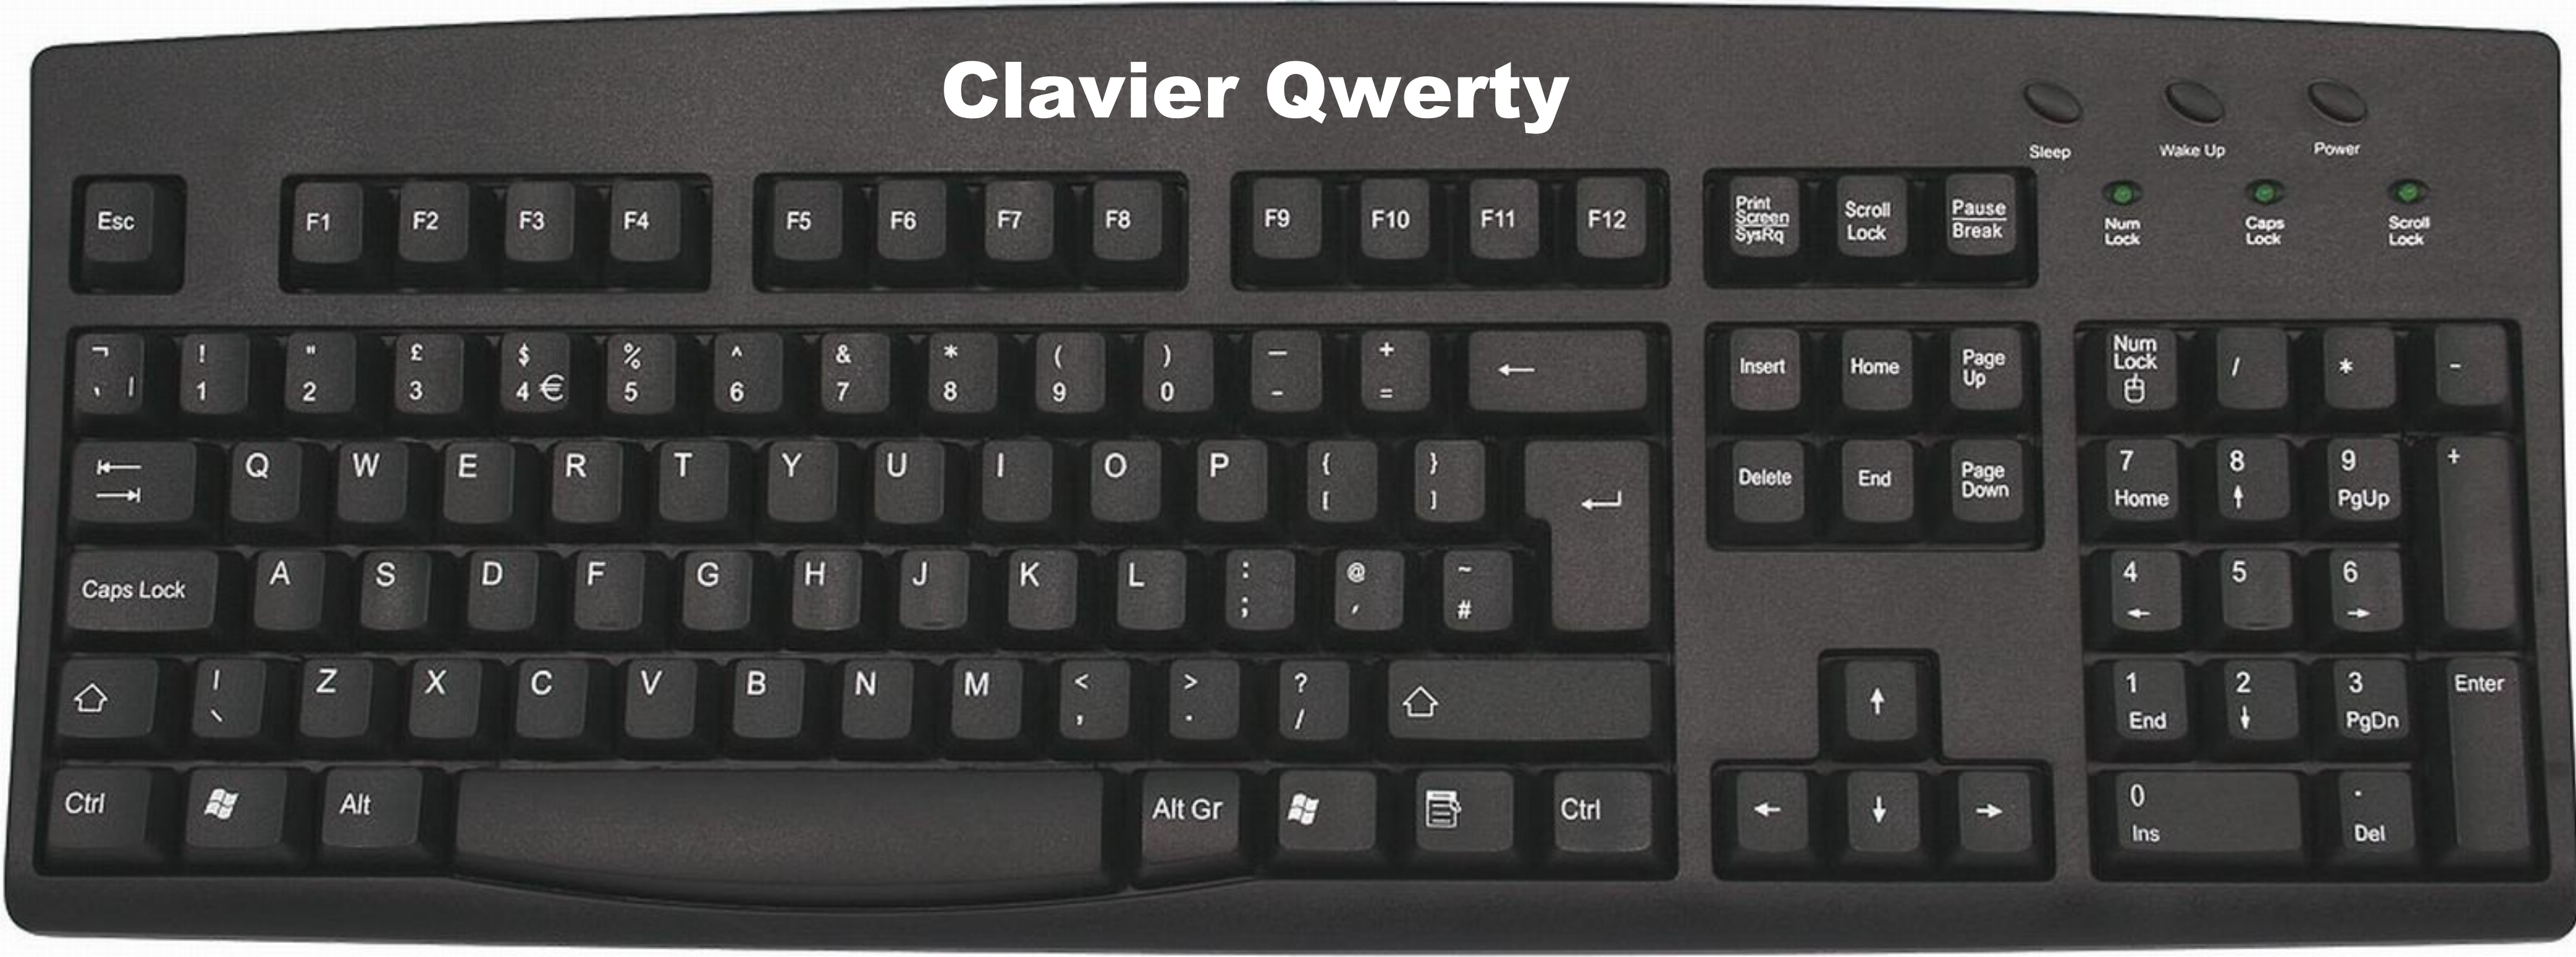

Clavier Qwerty

Esc

F1

F2

F3

F4

F5

F6

F7

F8

F9

F10

F11

F12

Print
Screen
SysRq

Scroll
Lock

Pause
Break

Sleep

Wake Up

Power

Num
Lock

Caps
Lock

Scroll
Lock

⌣
|
|

1

2

3

4 €

5

6

7

8

9

0

-

=

←

Insert

Home

Page
Up

Num
Lock
☰

/

*

-

←
→

Q

W

E

R

T

Y

U

I

O

P

{
[

}
]

↵

Delete

End

Page
Down

7
Home

8
↑

9
PgUp

+

Caps Lock

A

S

D

F

G

H

J

K

L

:
;

@
,

~
#

⌈

|
\

Z

X

C

V

B

N

M

<
,

>
.

?
/

⌋

↑

1
End

2
↓

3
PgDn

Enter

Ctrl

⊞

Alt

Alt Gr

⊞

☰

Ctrl

←

↓

→

0
Ins

.
Del